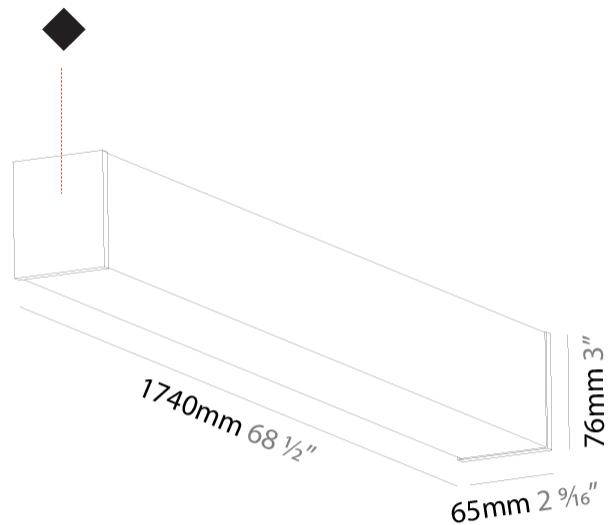

1. To build a product code in our configurator select the specify button on the base model # product page
2. To build a manual product code on this datasheet choose from the options listed below in blue font and add the suffix to the base model #

GENERAL

Series: Fino
Brand: Prolicht
Division: Architectural
Mounting Type: Surface
Mounting Location: Ceiling
Subcategory: Profile

PHYSICAL

Shape: Rectangle
Length (mm): 1740
Length (in): 68 1/2
Width (mm): 65
Width (in): 2 9/16
Height (mm): 76
Height (in): 3
Light Distribution: Omnidirectional
Weight (kg): 4.665
Weight (lbs): 10.284
Diffuser: PMMA - Opal
Fixture Finish: SSR / BKV / CWI / CRY / HAB / UFT / ITA / RUA / FTG / MYG / LOD / PUS / FRO / FUP / KIA / POP / BLS / SPG / MEY / GOH / GUM / CHC / COM / ABZ / JAG / OBR / MOS / ROR
Fixture Material: Aluminum

ELECTRICAL

Lamp Type: LED (Zhaga Standard)
Input Wattage (W): 30
Total Output Wattage (W): 24 / 19.2 (3500K)
Dimming: Non-Dimming / Phase Dimming (120Vac only) / 0-10V Dimming
Driver Included: Yes
Driver Location: Integrated
Driver Type: Constant Current - 120 / 277Vac
Driver Class: Class 2
Input Voltage (V): 120 - 277
Constant Current (MA): 350 / 600 (3500K)

LED

Color Temperature (°K): 3000 / 3500 / 4000
Max. Delivered Lumen (lm): 3430 / 3548 / 3620
CRI: >80 CRI
Lamp Life (hrs): 50000

OPTICAL

RATINGS AND CERTIFICATIONS

Certified By: Certified for North American Standards
IP rating: IP20