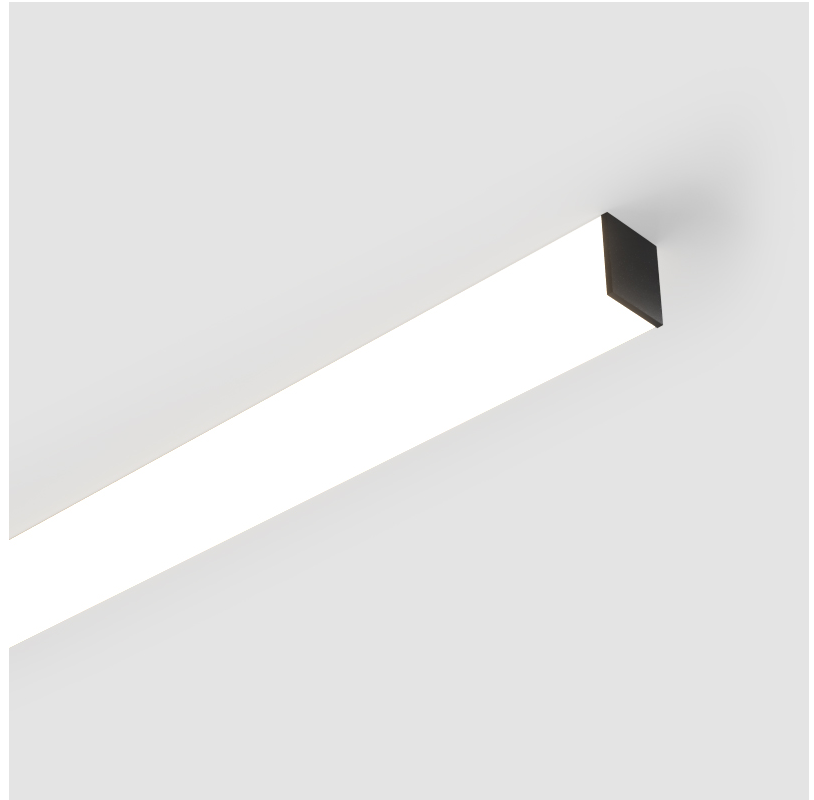

1. To build a product code in our configurator select the specify button on the base model # product page
2. To build a manual product code on this datasheet choose from the options listed below in blue font and add the suffix to the base model #

GENERAL

Series: Fino
Brand: Prolicht
Division: Architectural
Mounting Type: Surface
Mounting Location: Ceiling
Subcategory: Profile

PHYSICAL

Shape: Rectangle
Length (mm): 1740
Length (in): 68 1/2
Width (mm): 65
Width (in): 2 9/16
Height (mm): 76
Height (in): 3
Light Distribution: Omnidirectional
Weight (kg): 4.665
Weight (lbs): 10.284
Diffuser: PMMA - Opal
Fixture Finish: SSR / BKV / CWI / CRY / HAB / UFT / ITA / RUA / FTG / MYG / LOD / PUS / FRO / FUP / KIA / POP / BLS / SPG / MEY / GOH / GUM / CHC / COM / ABZ / JAG / OBR / MOS / ROR
Fixture Material: Aluminum

ELECTRICAL

Lamp Type: LED (Zhaga Standard)
Input Wattage (W): 30
Total Output Wattage (W): 24 / 19.2 (3500K)
Dimming: Non-Dimming / Phase Dimming (120Vac only) / 0-10V Dimming
Driver Included: Yes
Driver Location: Integrated
Driver Type: Constant Current - 120 / 277Vac
Driver Class: Class 2
Input Voltage (V): 120 - 277
Constant Current (MA): 350 / 600 (3500K)

LED

Color Temperature (°K): 3000 / 3500 / 4000
Max. Delivered Lumen (lm): 3430 / 3548 / 3620
CRI: >80 CRI
Lamp Life (hrs): 50000

OPTICAL

RATINGS AND CERTIFICATIONS

Certified By: Certified for North American Standards
IP rating: IP20